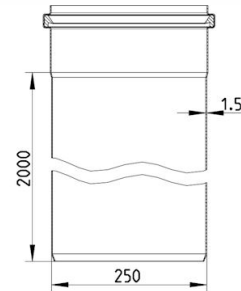

811.200.250 S STRAIGHT PIPE WITH ONE SOCKET

-Length: 2000mm
-Diameter: Ø250mm
-Stainless steel: AISI316L/EN1.4404

Product Codes

EAN: 5705499121575
VVS Number: 160136500
RSK Number: 1552152
NRF Number:
LVI Number: 0250333

Specification

Length (mm): 2000
Material: AISI 316L
Material (EN): EN 1.4404
Outlet Diameter (mm): 250
Type: Straight Pipes
Weight (kg): 19,72

Approvals

NO - 0692-16

SE - SITAC 4423/90-17

FR - DTA 14.1/12-1811*V2 EuroPipe

DK - VA 2.12/19349-19

DK - VA 2.12/19350-19

DE - LGA Certificate 57214035 a

RU - 0212322 Pipes-18

PL - Hygienic Certificate - All products

RINA -MAC285119XG EuroPipe

UR - 1055745

BLÜCHER®

A WATTS Brand